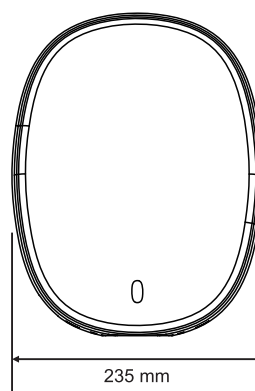

EcoPure

High Speed Hand Dryer

Satin

White

Black

Technical Specification

Operating Voltage 110-120Vac, 50/60Hz, 7.3A, 800-880W
220-240Vac, 50/60Hz, 3.6A, 800-880W

Drying Time Less than 15 seconds

Standby Power 0.5W

Air Speed 93.5m/s, Adjustable

Air Volume 106m³/h

Sound Level MIN 71dB @ 1m

Sensing Range 150 ± 20mm, Adjustable

Drip Proof IP23

Timing Protection 60 seconds auto shut off

Heater Thermal Protection Auto resetting thermostat turns unit off at 85°C (185°F)
Thermal fuse cuts unit off at 142°C (185°F)

Cover Material Stainless Steel or ABS