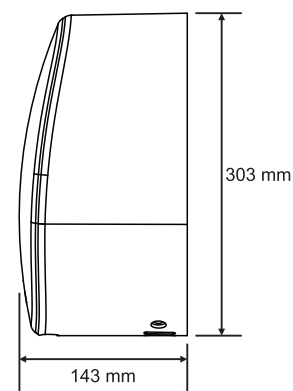

EcoPure

High Speed Hand Dryer

Satin

White

Black

Technical Specification

Operating Voltage 110-120Vac, 50/60Hz, 7.3A, 800-880W
220-240Vac, 50/60Hz, 3.6A, 800-880W

Drying Time Less than 15 seconds

Standby Power 0.5W

Air Speed 93.5m/s, Adjustable

Air Volume 106m³/h

Sound Level MIN 71dB @ 1m

Sensing Range 150 ± 20mm, Adjustable

Drip Proof IP23

Timing Protection 60 seconds auto shut off

Heater Thermal Protection Auto resetting thermostat turns unit off at 85°C (185°F)
Thermal fuse cuts unit off at 142°C (185°F)

Cover Material Stainless Steel or ABS